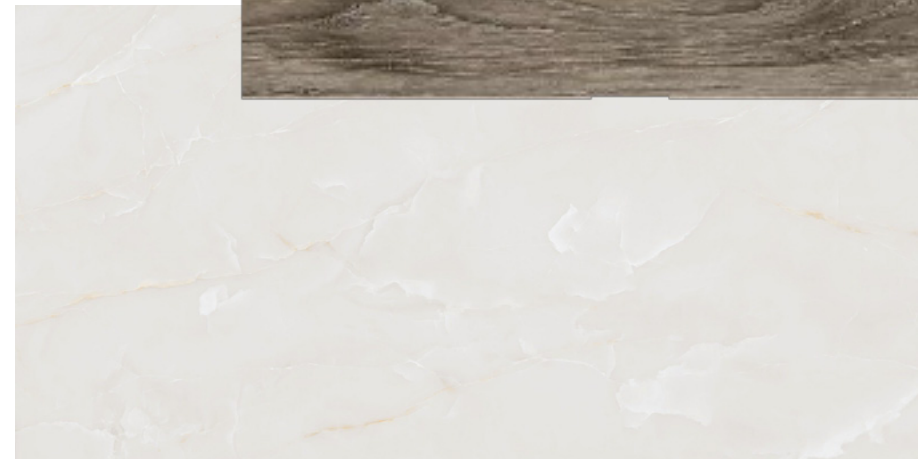

# Bathroom

WALL TILES I

Marazzi Onice Avorio Lux, polished surface, 600 x 1200 mm

WALL TILES II

Marazzi Tafu Lux, polished surface, 600 x 1200 mm

FLOOR TILES I

Marazzi Treverk Black Natural Taupe, matte surface, 250 x 1500 mm