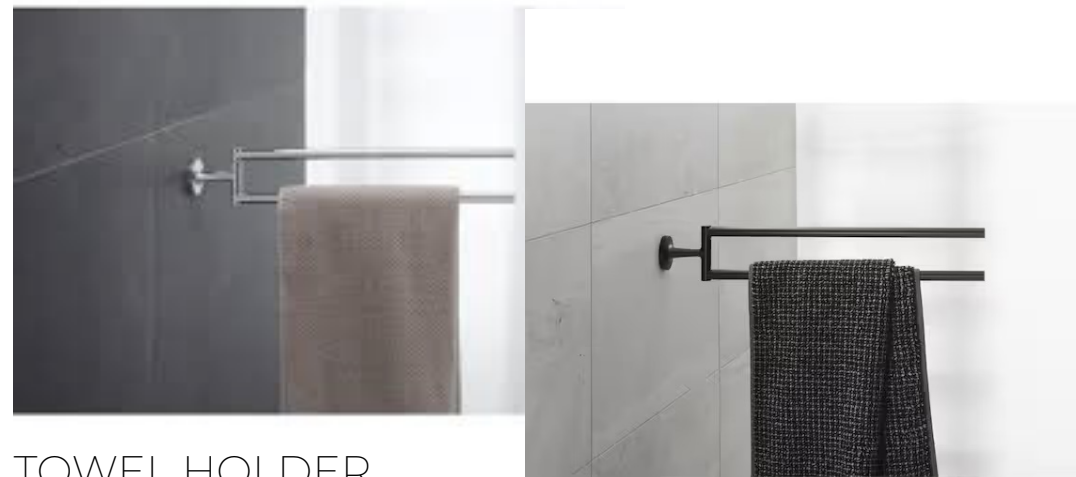

PEG
Duravit Hook, double, polished chrome or matte black

PEG
Duravit Hook, single, polished chrome or matte black

SOAP DISPENSER
Polished chrome or matte black

GLASS HOLDER
Polished chrome or matte black

Bathroom and lighting

TOWEL RAIL

Polished chrome or matte black

TOWEL HOLDER

Polished chrome or matte black

SPARE PAPER HOLDER

Polished chrome or matte black

LIGHT

Recessed directional
spotlight, matte black
or dark chrome

LIGHT

Moisture-proof recessed
light IP44, matte black

LIGHT

Moisture-proof light
IP65 in the shower area,
matte black

WALL MOUNTED
TOILET BRUSH

Poleeritud kroom või
mattmust