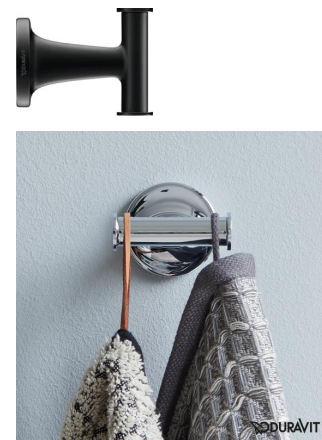

SINK
Duravit Vitrium DuroCast, dark grey

MIRROR
Duravit Vitrium mirror with lighting or lighting and defogging, sensor switch, white or black frame

SWITCH
Schneider Merten System D, matte black

ELECTRIC TOWEL RACK
Zehnder Yucca Asym, polished chrome or matte black

PEG
Duravit Hook, double, polished chrome or matte black

PEG
Duravit Hook, single, polished chrome or matte black

SOAP DISPENSER
Polished chrome or matte black

GLASS HOLDER
Polished chrome or matte black

Bathroom and lighting

TOWEL RAIL

Polished chrome or matte black

TOWEL HOLDER

Polished chrome or matte black

SPARE PAPER HOLDER

Polished chrome or matte black

LIGHT

Recessed directional
spotlight, matte black
or dark chrome

LIGHT

Moisture-proof recessed
light IP44, matte black

LIGHT

Moisture-proof light
IP65 in the shower area,
matte black

WALL MOUNTED
TOILET BRUSH

Poleeritud kroom või
mattmust