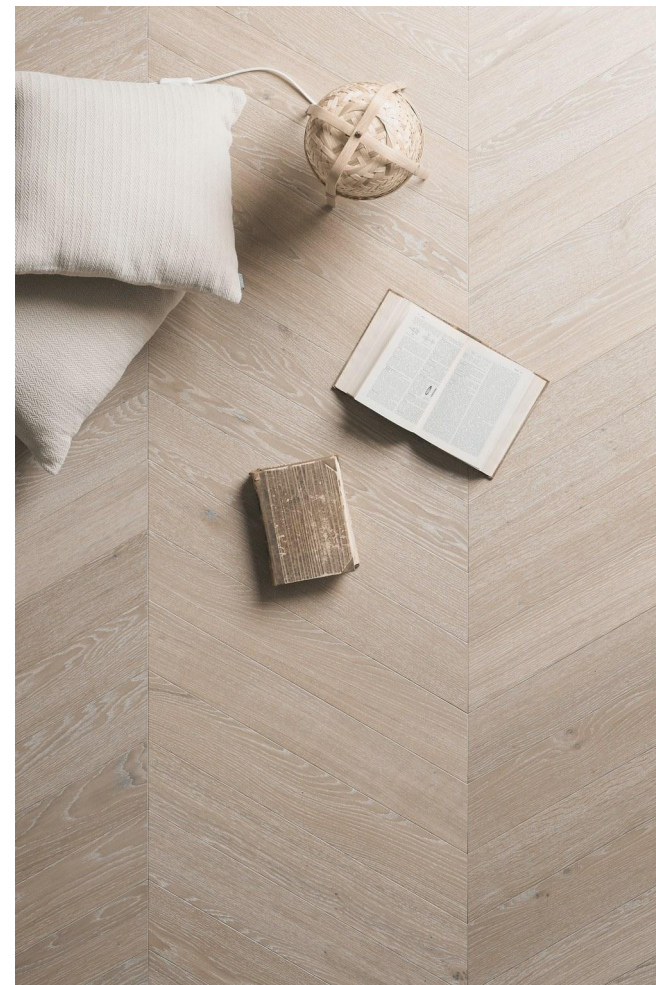

Interior Finish ADDITIONAL OPTIONS

Interior Finish

INNER DOORS

The inside of the front door with a light veneer finish

PARQUET

Herringbone parquet Timberwise Tammi Chevron, available in four colours of the standard package selection, glue-down installation