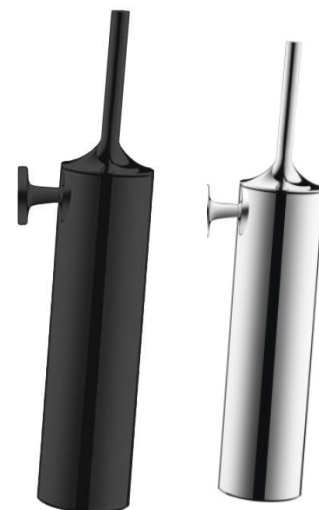

Bathroom and lighting

TOWEL RAIL

Polished chrome or matte black

TOWEL HOLDER

Polished chrome or matte black

SPARE PAPER HOLDER

Polished chrome or matte black

LIGHT

Recessed directional
spotlight, matte black
or dark chrome

LIGHT

Moisture-proof recessed
light IP44, matte black

LIGHT

Moisture-proof light
IP65 in the shower area,
matte black

WALL MOUNTED
TOILET BRUSH

Poleeritud kroom või
mattmust