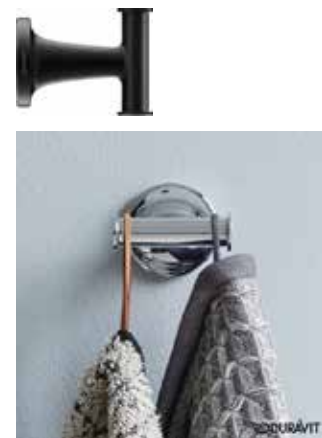

SINK
Duravit Vitrium DuroCast, dark grey

MIRROR
Duravit Vitrium mirror with lighting or lighting and defogging, sensor switch, white or black frame

SWITCH
Schneider Merten System D, matte black

ELECTRIC TOWEL RACK
Zehnder Yucca Asym, polished chrome or matte black

PEG
Duravit Hook, double, polished chrome or matte black

PEG
Duravit Hook, single, polished chrome or matte black

SOAP DISPENSER
Polished chrome or matte black

GLASS HOLDER
Polished chrome or matte black

Bathroom and lighting

TOWEL RAIL

Polished chrome or matte black

TOWEL HOLDER

Polished chrome or matte black

SPARE PAPER HOLDER

Polished chrome or matte black

LIGHT

Recessed directional spotlight, matte black or dark chrome

LIGHT

Moisture-proof recessed light IP44, matte black

LIGHT

Moisture-proof light IP65 in the shower area, matte black

WALL MOUNTED TOILET BRUSH

Poleeritud kroom või mattmust