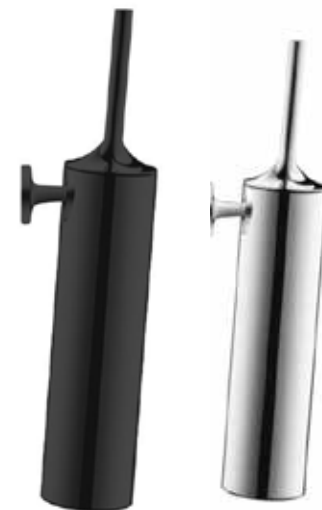

Bathroom and lighting

TOWEL RAIL

Polished chrome or matte black

TOWEL HOLDER

Polished chrome or matte black

SPARE PAPER HOLDER

Polished chrome or matte black

LIGHT

Recessed directional spotlight, matte black or dark chrome

LIGHT

Moisture-proof recessed light IP44, matte black

LIGHT

Moisture-proof light IP65 in the shower area, matte black

WALL MOUNTED TOILET BRUSH

Poleeritud kroom või mattmust

TOILET BRUSH

Polished chrome or matte black

PAPER HOLDER

Polished chrome or matte black

RINSE BUTTON

Duravit DuraSystem A1 Flush Plate, matte black

Bathroom

MIXER
Duravit Tulum XL, countertop,
matte black

SHOWER FAUCET SET
Duravit Tulum, matte black, can be selected
with a thermostatic mixer

BATH FAUCET SET
Duravit Tulum, matte black

BIDET HAND SHOWER
Hansgrohe Bidet, polished chrome
or matte black

BIDET TOILET (COMBINED TOILET
AND BIDET)
SensoWash Starck F Plus